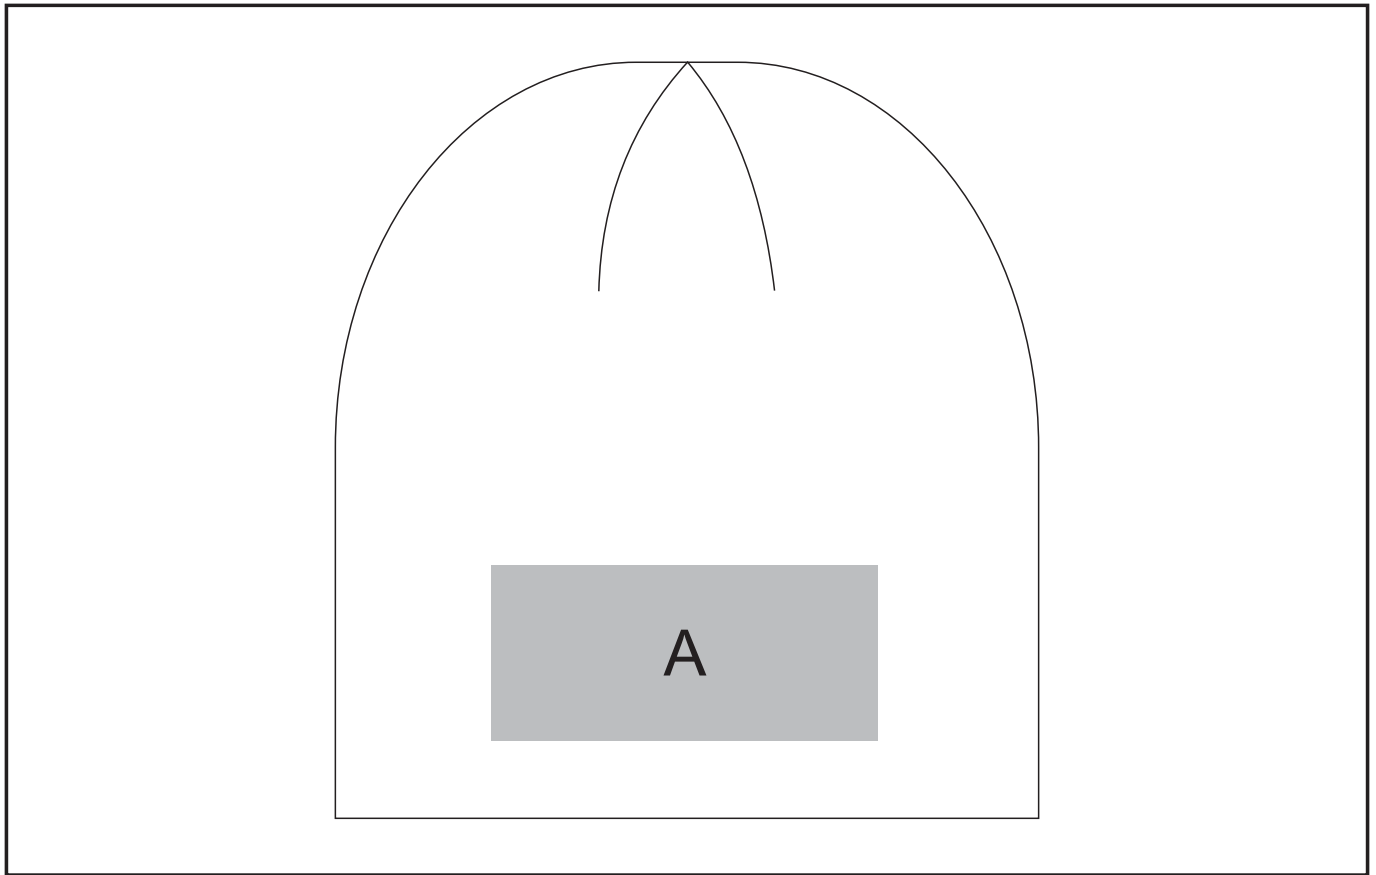

ELE-5650

Elevate Pinnacle Beanie

Branding Options:

Position A

1. Embroidery (EMB) - 9 colours
Size: 110mm wide x 50mm high

Need to know:

N/A